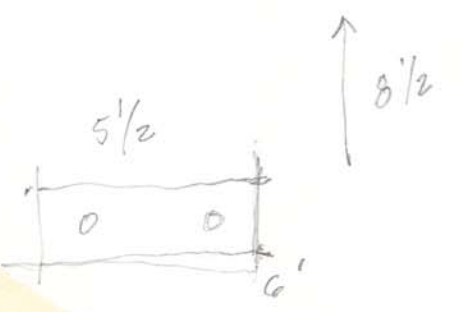

WEIGHT  
LIMIT  
5  
TONS

**Map Legend**

- ⊙ water valve
- ⊗ lamp post

**Notes:**

1. Elevations are based on N
2. The location of underground

The best  
Tennis

South  
West

South  
West