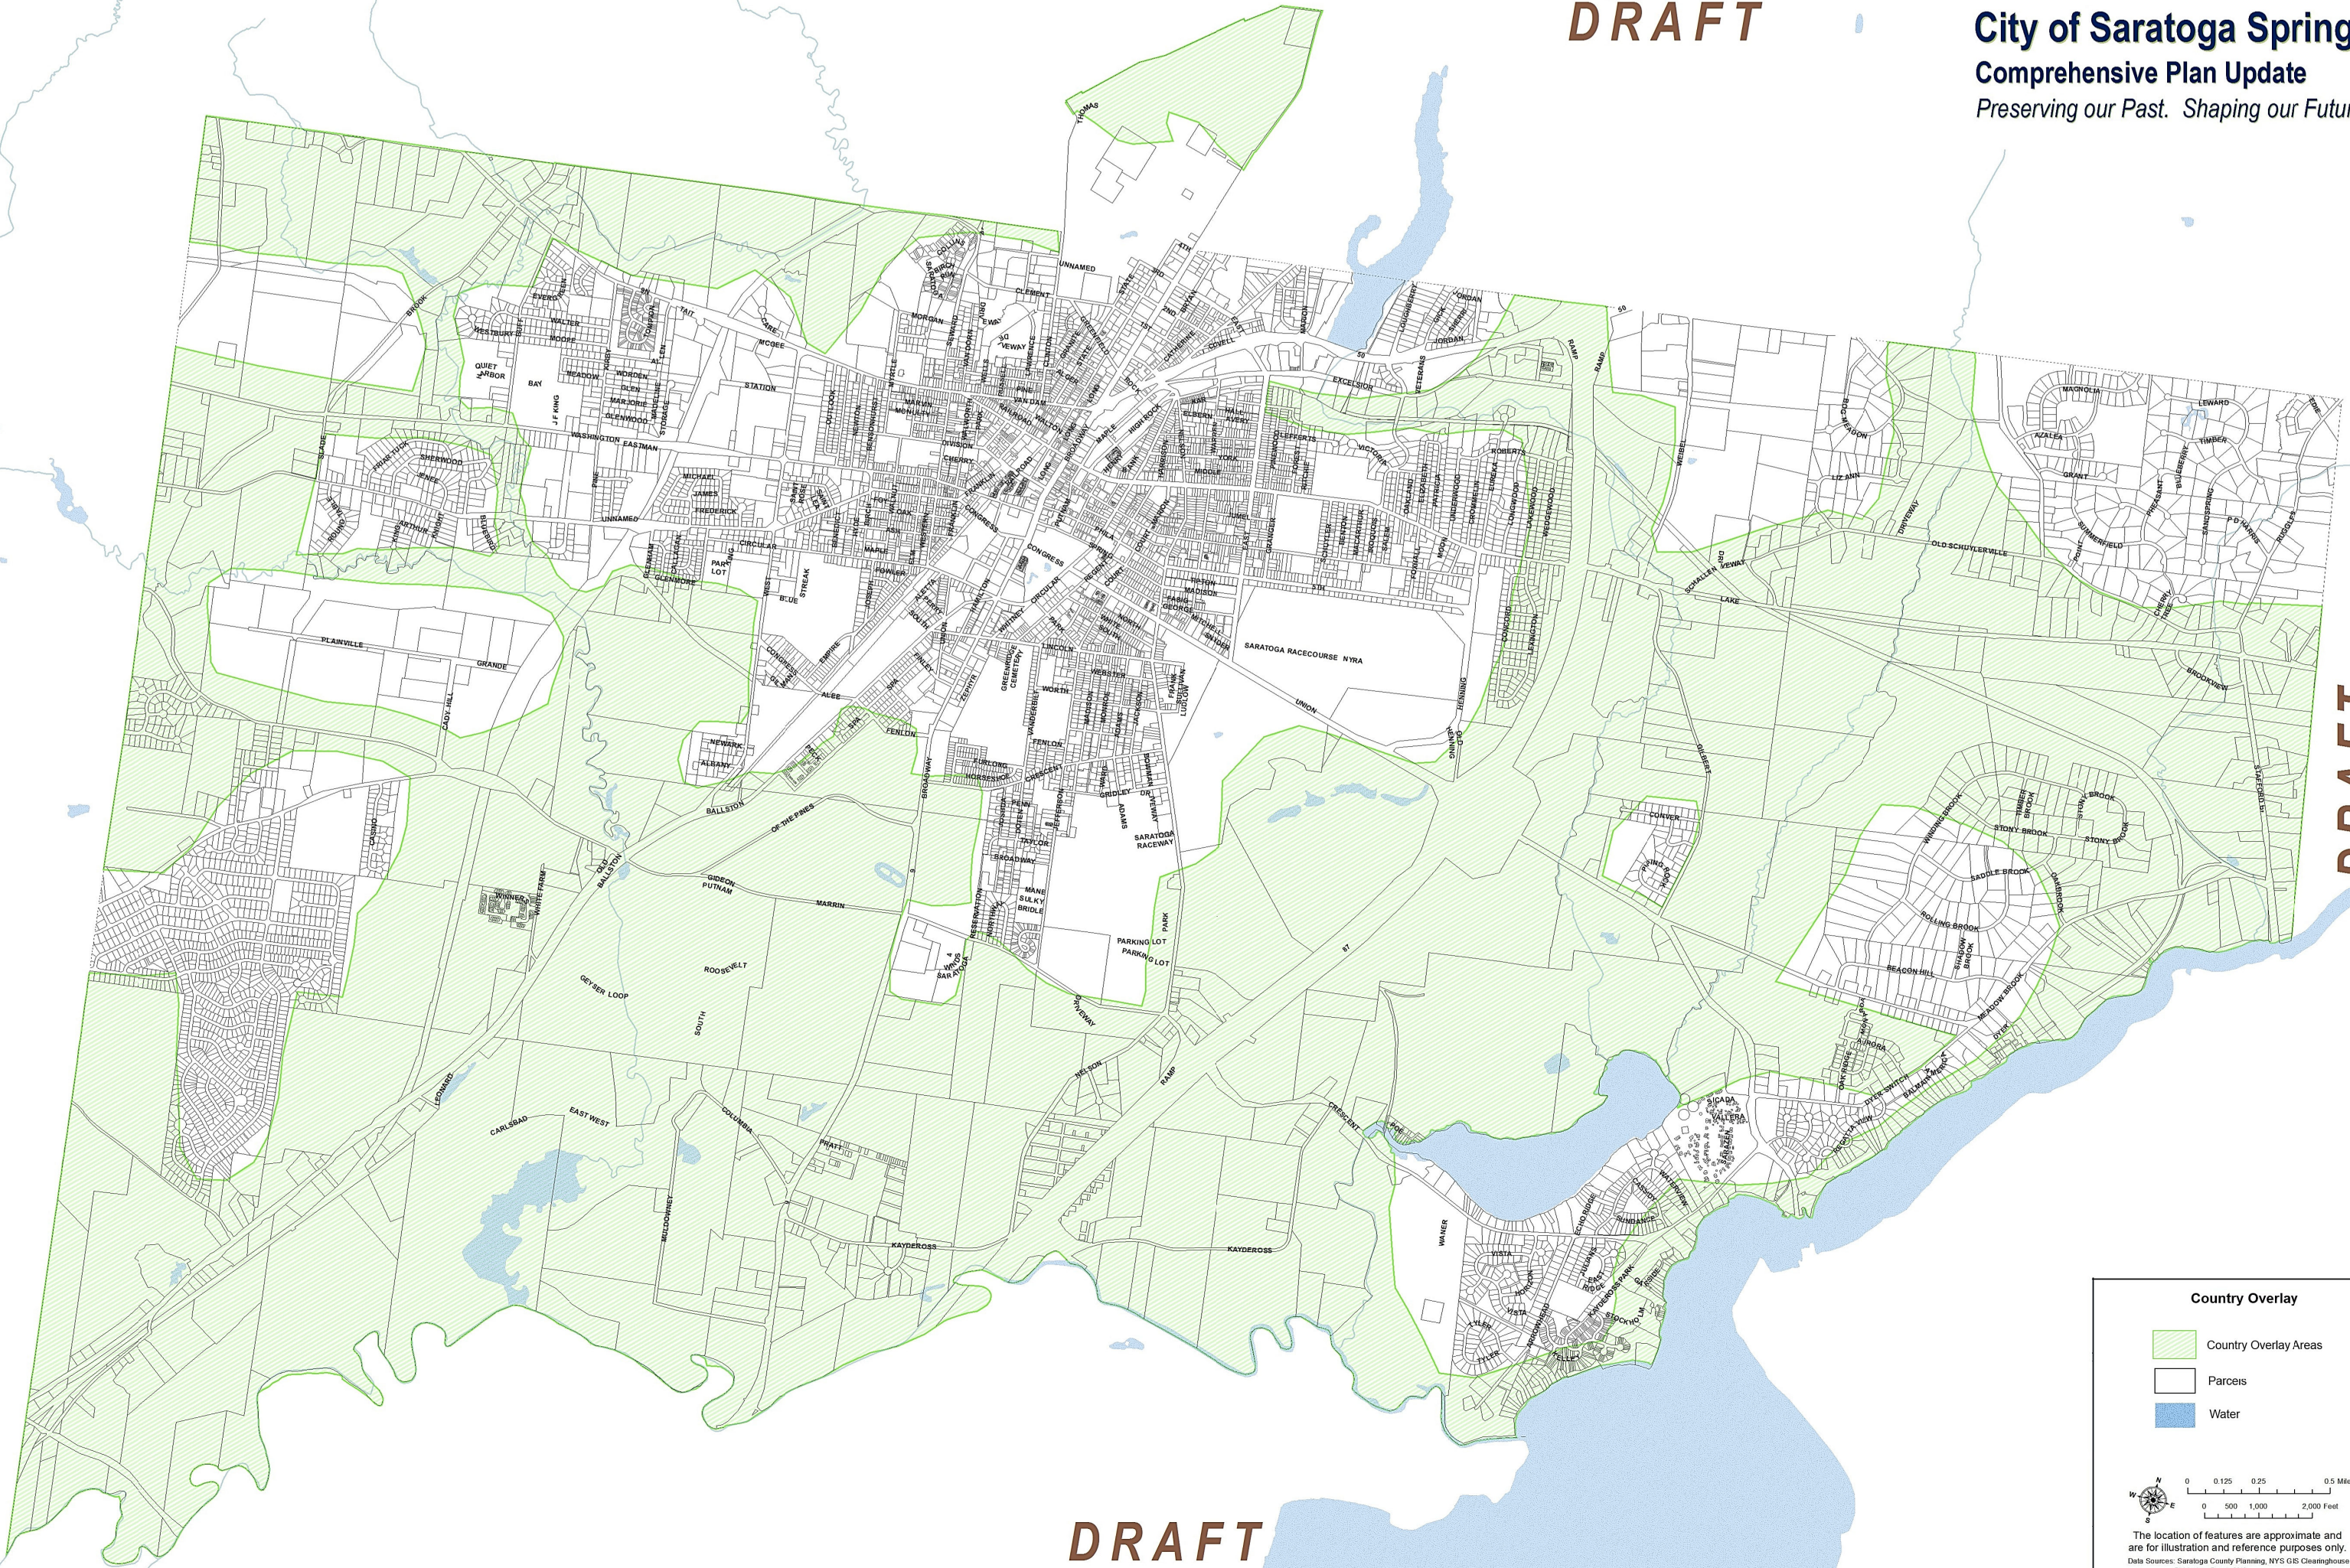

DRAFT

City of Saratoga Springs
Comprehensive Plan Update
Preserving our Past. Shaping our Future.

DRAFT

DRAFT

Country Overlay

- Country Overlay Areas
- Parcels
- Water

0 0.125 0.25 0.5 Miles
0 500 1,000 2,000 Feet

The location of features are approximate and are for illustration and reference purposes only.
Data Sources: Saratoga County Planning, NYS GIS Clearinghouse
Rick Lefler-Barnes, 2013

DRAFT