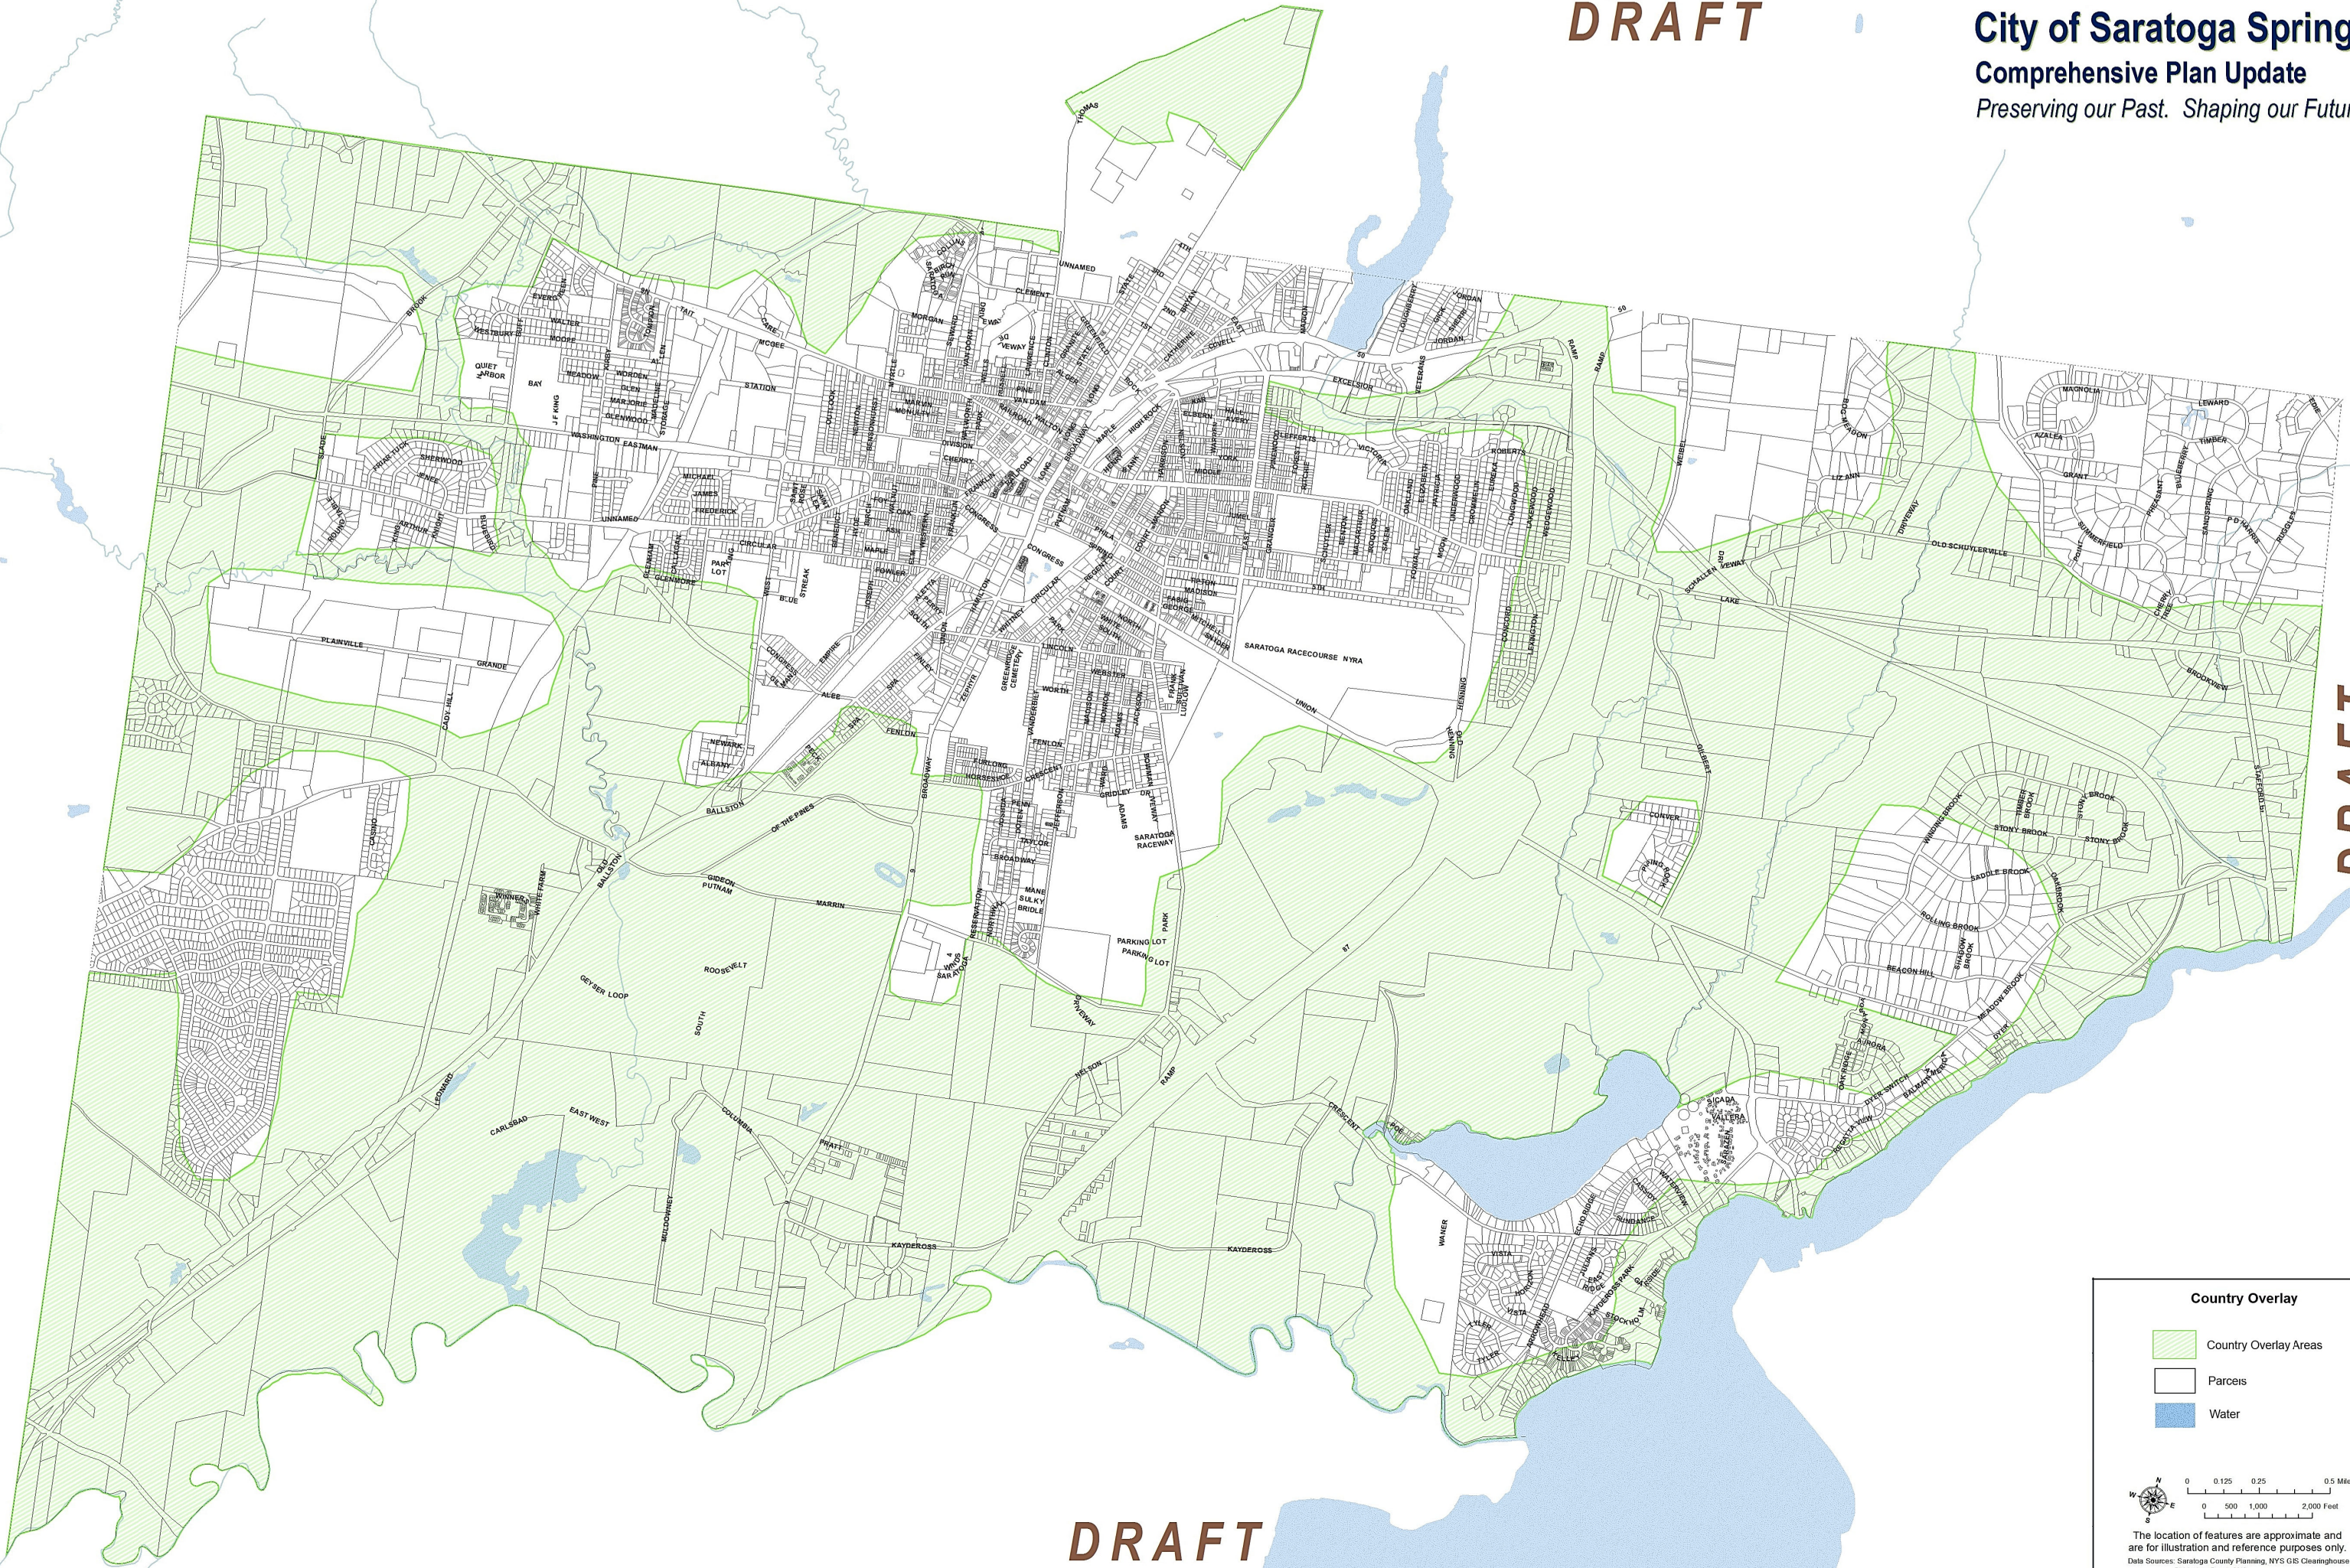

DRAFT

City of Saratoga Springs
Comprehensive Plan Update
Preserving our Past. Shaping our Future.

DRAFT

DRAFT

DRAFT

Country Overlay

- Country Overlay Areas
- Parcels
- Water

0 0.125 0.25 0.5 Miles
0 500 1,000 2,000 Feet

The location of features are approximate and are for illustration and reference purposes only.
Data Sources: Saratoga County Planning, NYS GIS Clearinghouse
Rick Lelander-Barnes, 2013